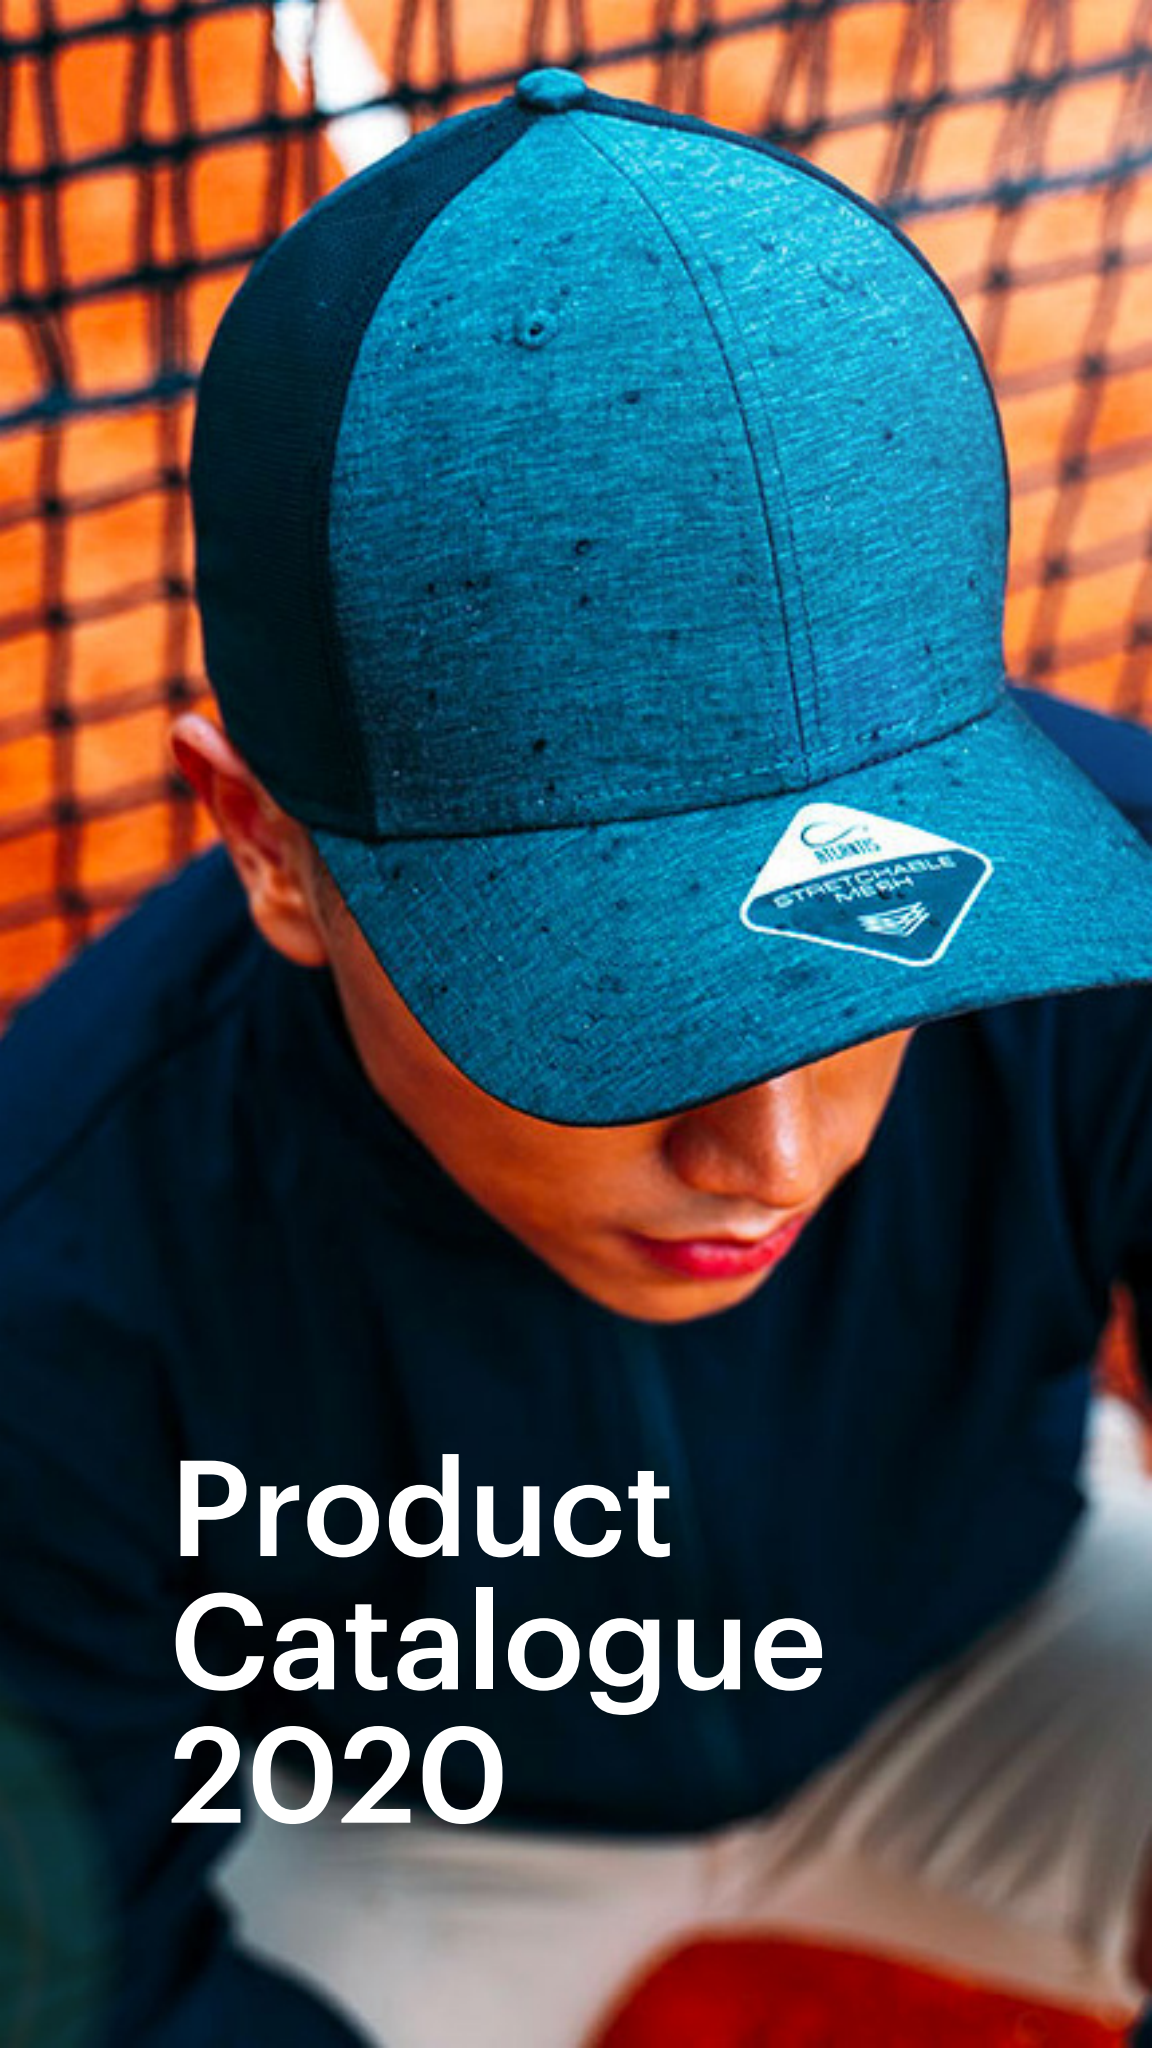

Product Catalogue 2020